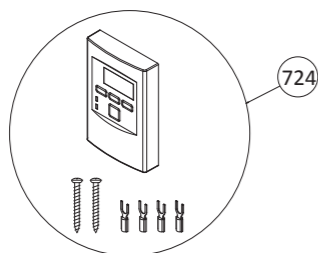

E. Components diagram / Parts list

Case assembly

Indoor model

Outdoor model

Temperature remote controller

Burner assembly

Manifold assembly

Bypass section

Built-in controller Indoor model

Water way assembly

Water inlet section

Water outlet section

Surge box

Item #	Part #	Description
001	N/A	Case assembly for Indoor model
	N/A	Case assembly for Outdoor model
002	100074665	Front cover for Indoor model
	100074666	Front cover for Outdoor model
003	100074667	Intake air port assembly
004	N/A	Bracket
005	100074668	Junction box
006	100074669	Power supply cord assembly
007	N/A	Back guard panel
008	N/A	Chamber fixing plate
009	100074203	Condensate drain port
050	100074210	Truss screw M4x12 (W/Washer) SUS410
051	100074509	Truss screw M4x10 (W/Washer)
052	100074211	Truss screw M4x10 (Coated) SUS3
053	100074245	Truss screw M4x10 SUS
054	100074510	Hex head screw M4x12 (W/Washer)
055	100074248	Hex head screw M4x8 FEZN
056	N/A	Pan screw M4x20
057	100074385	Tap tight screw M4x12 FEZN
058	100074272	Pan head screw M3x6 SUS3
059	100074512	Truss head screw M4x6 SUS3
060	100076269	Tap tight screw M4x12
061	N/A	Screw M3x6 Plus bind FEZN
062	100074244	Pan screw M4x8 MFZN
063	100074233	Wire clamp 60
064	N/A	Screw M4x10
065	100074514	Screw M3x6 SUS3
066	100074247	Pan screw M4x10
067	N/A	Pan screw M4x10 for 3" adapter