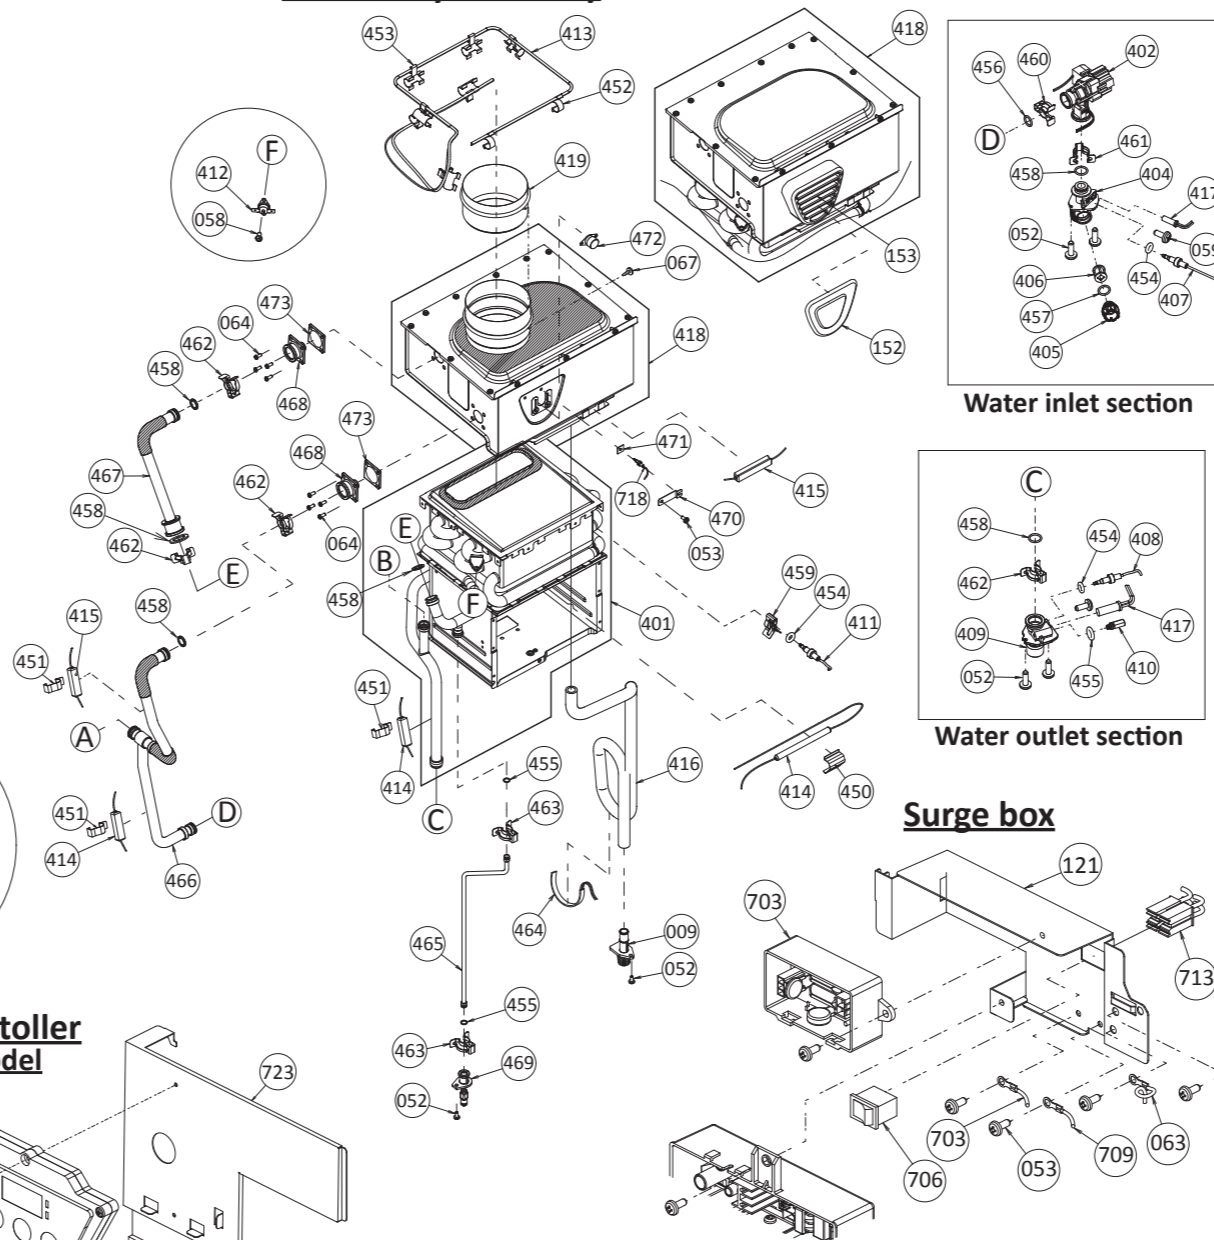

E. Components diagram / Parts list

Case assembly

Indoor model

Outdoor model

Temperature remote controller

Burner assembly

Manifold assembly

Bypass section

Built-in controller Indoor model

Water way assembly

Water inlet section

Water outlet section

Surge box

Item #	Part #	Description
001	N/A	Case assembly for Indoor model
	N/A	Case assembly for Outdoor model
002	100074665	Front cover for Indoor model
	100074666	Front cover for Outdoor model
003	100074667	Intake air port assembly
004	N/A	Bracket
005	100074668	Junction box
006	100074669	Power supply cord assembly
007	N/A	Back guard panel
008	N/A	Chamber fixing plate
009	100074203	Condensate drain port
050	100074210	Truss screw M4x12 (W/Washer) SUS410
051	100074509	Truss screw M4x10 (W/Washer)
052	100074211	Truss screw M4x10 (Coated) SUS3
053	100074245	Truss screw M4x10 SUS
054	100074510	Hex head screw M4x12 (W/Washer)
055	100074248	Hex head screw M4x8 FEZN
056	N/A	Pan screw M4x20
057	100074385	Tap tight screw M4x12 FEZN
058	100074272	Pan head screw M3x6 SUS3
059	100074512	Truss head screw M4x6 SUS3
060	100076269	Tap tight screw M4x12
061	N/A	Screw M3x6 Plus bind FEZN
062	100074244	Pan screw M4x8 MFZN
063	100074233	Wire clamp 60
064	N/A	Screw M4x10
065	100074514	Screw M3x6 SUS3
066	100074247	Pan screw M4x10
067	N/A	Pan screw M4x10 for 3" adapter