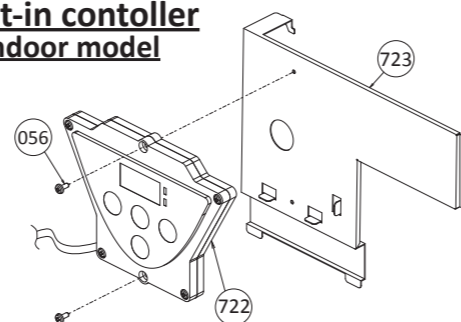

E. Components diagram / Parts list

Case assembly

Indoor model

Outdoor model

Temperature remote controller

Burner assembly

Manifold assembly

Bypass section

Built-in controller Indoor model

Water way assembly

Water inlet section

Water outlet section

Surge box

Item #	Part #	Description
001	N/A	Case assembly for Indoor model
	N/A	Case assembly for Outdoor model
002	100074665	Front cover for Indoor model
	100074666	Front cover for Outdoor model
003	100074667	Intake air port assembly
004	N/A	Bracket
005	100074668	Junction box
006	100074669	Power supply cord assembly
007	N/A	Back guard panel
008	N/A	Chamber fixing plate
009	100074203	Condensate drain port
050	100074210	Truss screw M4x12 (W/Washer) SUS410
051	100074509	Truss screw M4x10 (W/Washer)
052	100074211	Truss screw M4x10 (Coated) SUS3
053	100074245	Truss screw M4x10 SUS
054	100074510	Hex head screw M4x12 (W/Washer)
055	100074248	Hex head screw M4x8 FEZN
056	N/A	Pan screw M4x20
057	100074385	Tap tight screw M4x12 FEZN
058	100074272	Pan head screw M3x6 SUS3
059	100074512	Truss head screw M4x6 SUS3
060	100076269	Tap tight screw M4x12
061	N/A	Screw M3x6 Plus bind FEZN
062	100074244	Pan screw M4x8 MFZN
063	100074233	Wire clamp 60
064	N/A	Screw M4x10
065	100074514	Screw M3x6 SUS3
066	100074247	Pan screw M4x10
067	N/A	Pan screw M4x10 for 3" adapter