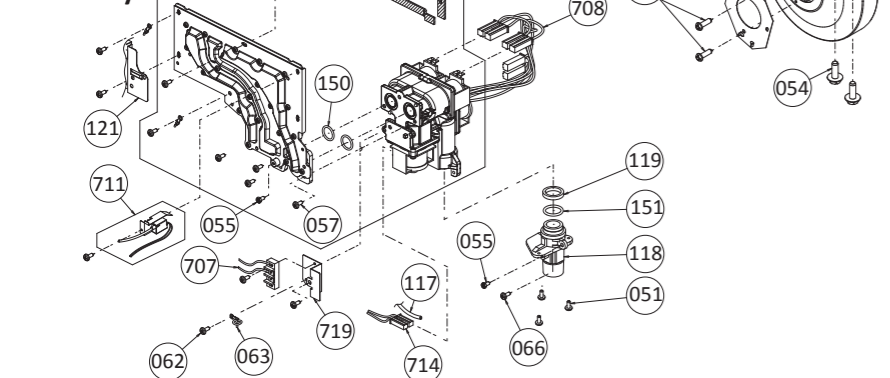

E. Components diagram / Parts list

Case assembly

Indoor model

Outdoor model

Temperature remote controller

Burner assembly

Manifold assembly

Bypass section

Built-in controller Indoor model

Water way assembly

Water inlet section

Water outlet section

Surge box

Item #	Part #	Description
001	N/A	Case assembly for Indoor model
	N/A	Case assembly for Outdoor model
002	100074665	Front cover for Indoor model
	100074666	Front cover for Outdoor model
003	100074667	Intake air port assembly
004	N/A	Bracket
005	100074668	Junction box
006	100074669	Power supply cord assembly
007	N/A	Back guard panel
008	N/A	Chamber fixing plate
009	100074203	Condensate drain port
050	100074210	Truss screw M4x12 (W/Washer) SUS410
051	100074509	Truss screw M4x10 (W/Washer)
052	100074211	Truss screw M4x10 (Coated) SUS3
053	100074245	Truss screw M4x10 SUS
054	100074510	Hex head screw M4x12 (W/Washer)
055	100074248	Hex head screw M4x8 FEZN
056	N/A	Pan screw M4x20
057	100074385	Tap tight screw M4x12 FEZN
058	100074272	Pan head screw M3x6 SUS3
059	100074512	Truss head screw M4x6 SUS3
060	100076269	Tap tight screw M4x12
061	N/A	Screw M3x6 Plus bind FEZN
062	100074244	Pan screw M4x8 MFZN
063	100074233	Wire clamp 60
064	N/A	Screw M4x10
065	100074514	Screw M3x6 SUS3
066	100074247	Pan screw M4x10
067	N/A	Pan screw M4x10 for 3" adapter