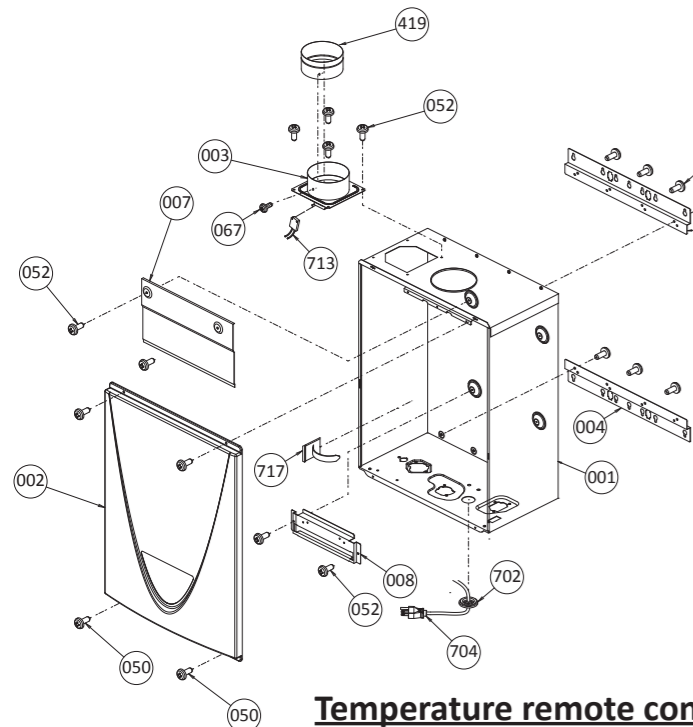

E. Components diagram / Parts list

Case assembly

Indoor model

Outdoor model

Temperature remote controller

Burner assembly

Manifold assembly

Bypass section

Built-in controller Indoor model

Water way assembly

Water inlet section

Water outlet section

Surge box

Item #	Part #	Description
001	N/A	Case assembly for Indoor model
	N/A	Case assembly for Outdoor model
002	100074665	Front cover for Indoor model
	100074666	Front cover for Outdoor model
003	100074667	Intake air port assembly
004	N/A	Bracket
005	100074668	Junction box
006	100074669	Power supply cord assembly
007	N/A	Back guard panel
008	N/A	Chamber fixing plate
009	100074203	Condensate drain port
050	100074210	Truss screw M4x12 (W/Washer) SUS410
051	100074509	Truss screw M4x10 (W/Washer)
052	100074211	Truss screw M4x10 (Coated) SUS3
053	100074245	Truss screw M4x10 SUS
054	100074510	Hex head screw M4x12 (W/Washer)
055	100074248	Hex head screw M4x8 FEZN
056	N/A	Pan screw M4x20
057	100074385	Tap tight screw M4x12 FEZN
058	100074272	Pan head screw M3x6 SUS3
059	100074512	Truss head screw M4x6 SUS3
060	100076269	Tap tight screw M4x12
061	N/A	Screw M3x6 Plus bind FEZN
062	100074244	Pan screw M4x8 MFZN
063	100074233	Wire clamp 60
064	N/A	Screw M4x10
065	100074514	Screw M3x6 SUS3
066	100074247	Pan screw M4x10
067	N/A	Pan screw M4x10 for 3" adapter