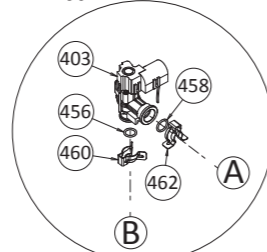

E. Components diagram / Parts list

Case assembly

Indoor model

Outdoor model

Temperature remote controller

Burner assembly

Manifold assembly

Bypass section

Built-in controller Indoor model

Water way assembly

Water inlet section

Water outlet section

Surge box

Item #	Part #	Description
001	N/A	Case assembly for Indoor model
	N/A	Case assembly for Outdoor model
002	100074665	Front cover for Indoor model
	100074666	Front cover for Outdoor model
003	100074667	Intake air port assembly
004	N/A	Bracket
005	100074668	Junction box
006	100074669	Power supply cord assembly
007	N/A	Back guard panel
008	N/A	Chamber fixing plate
009	100074203	Condensate drain port
050	100074210	Truss screw M4x12 (W/Washer) SUS410
051	100074509	Truss screw M4x10 (W/Washer)
052	100074211	Truss screw M4x10 (Coated) SUS3
053	100074245	Truss screw M4x10 SUS
054	100074510	Hex head screw M4x12 (W/Washer)
055	100074248	Hex head screw M4x8 FEZN
056	N/A	Pan screw M4x20
057	100074385	Tap tight screw M4x12 FEZN
058	100074272	Pan head screw M3x6 SUS3
059	100074512	Truss head screw M4x6 SUS3
060	100076269	Tap tight screw M4x12
061	N/A	Screw M3x6 Plus bind FEZN
062	100074244	Pan screw M4x8 MFZN
063	100074233	Wire clamp 60
064	N/A	Screw M4x10
065	100074514	Screw M3x6 SUS3
066	100074247	Pan screw M4x10
067	N/A	Pan screw M4x10 for 3" adapter