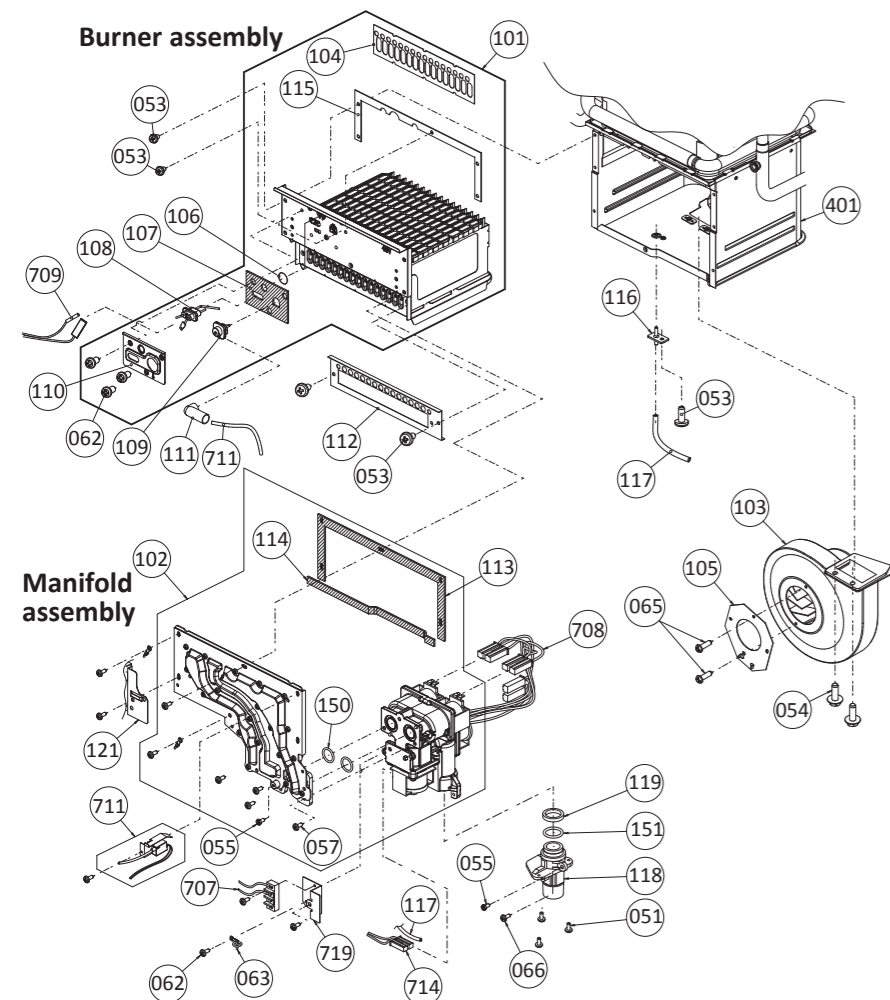

E. Components diagram / Parts list

Case assembly

Indoor model

Outdoor model

Temperature remote controller

Burner assembly

Manifold assembly

Bypass section

Built-in controller Indoor model

Water way assembly

Water inlet section

Water outlet section

Surge box

Item #	Part #	Description
001	N/A	Case assembly for Indoor model
	N/A	Case assembly for Outdoor model
002	100074665	Front cover for Indoor model
	100074666	Front cover for Outdoor model
003	100074667	Intake air port assembly
004	N/A	Bracket
005	100074668	Junction box
006	100074669	Power supply cord assembly
007	N/A	Back guard panel
008	N/A	Chamber fixing plate
009	100074203	Condensate drain port
050	100074210	Truss screw M4x12 (W/Washer) SUS410
051	100074509	Truss screw M4x10 (W/Washer)
052	100074211	Truss screw M4x10 (Coated) SUS3
053	100074245	Truss screw M4x10 SUS
054	100074510	Hex head screw M4x12 (W/Washer)
055	100074248	Hex head screw M4x8 FEZN
056	N/A	Pan screw M4x20
057	100074385	Tap tight screw M4x12 FEZN
058	100074272	Pan head screw M3x6 SUS3
059	100074512	Truss head screw M4x6 SUS3
060	100076269	Tap tight screw M4x12
061	N/A	Screw M3x6 Plus bind FEZN
062	100074244	Pan screw M4x8 MFZN
063	100074233	Wire clamp 60
064	N/A	Screw M4x10
065	100074514	Screw M3x6 SUS3
066	100074247	Pan screw M4x10
067	N/A	Pan screw M4x10 for 3" adapter