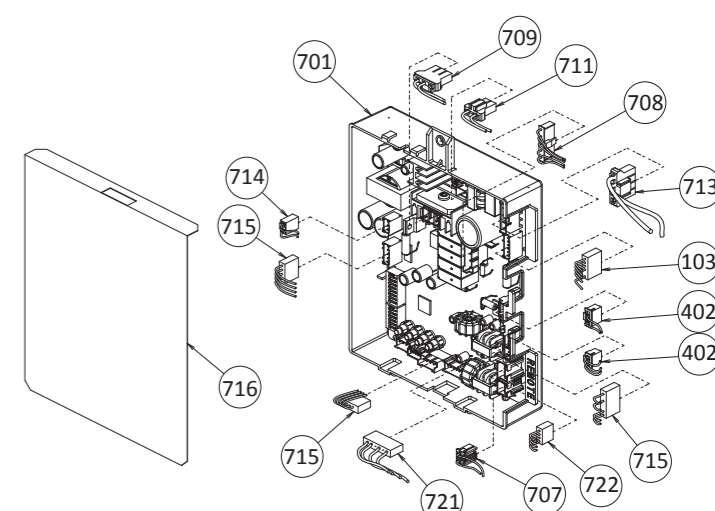

Computer board assembly

Item #	Part #	Description
406	100074382	Inlet water filter
407	100074626	Inlet thermistor
408	100074374	Outlet thermistor
409	100074681	Water outlet
410	100074383	Outlet drain plug
411	100074281	Heat exchanger thermistor
412	100074280	Hi-Limit switch
413	100074334	Overheat-cut-off fuse
414	100074682	Pipe heater
415	100074683	Inlet heater for Indoor model
	100074684	Inlet heater for Outdoor model
416	100074685	Drain tube
417	100074629	Inlet heater
418	100074700	Secondary heat exchanger for Indoor model
	100074701	Secondary heat exchanger for Outdoor model
419	100310706	3" PVC adapter
450	100074703	Pipe heater fixing plate
451	100074310	Heater fixing plate 16
452	100074251	Fuse fixing plate 18
453	100074331	Fuse fixing plate 14
454	100076303	O-ring P4 FKM
455	100076305	O-ring P6 FKM
456	100076306	O-ring P14 FKM
457	100076307	O-ring P15 FKM
458	100076308	O-ring P16 FKM
459	100074282	Fastener "4-11"
460	100074290	Fastener "14-22"
461	100074410	Fastener "16A"
462	100074389	Fastener "16-25A"
463	100074297	Fastener "6-15"
464	100074686	Flat heater
465	100074687	Drain pipe
466	100074689	Cold pipe
467	100074690	Stainless heat exchanger out pipe
468	100074691	Header connection
469	100074692	Drain port
470	100074291	Thermistor fixing plate
471	100074296	Exhaust thermistor gasket
472	100074289	Hi-limit switch for exhaust
473	100074693	Gasket
701	100074696	Computer board
702	100076470	Rubber grommet
703	100076100	Surge box
704	100074601	120 VAC wire for Indoor model
	100074697	120 VAC wire for Outdoor model
706	100074326	120 VAC Power ON-OFF switch
707	100074650	Remote controller wire
708	100074651	Gas valve wire
709	100074652	Flame rod wire
711	100074640	Igniter assembly
713	100074655	Switch wire with thermostat for Indoor model
	100074656	Switch wire with thermostat for Outdoor model
714	100074657	Proportional gas valve wire
715	100074658	24V cables
716	100074375	Computer board cover
717	N/A	Cable clamp for Indoor model
718	100074316	Exhaust thermistor for Indoor model
719	100074644	Remote fixing plate
721	100074659	Exhaust Hi-limit switch wire
722	100287658	Built-in controller for Indoor model
723	100074661	Fixing plate
724	100112572	Temperature remote controller
N/A	100076516	Communication cable for linking.*

*Refer to p. 9 on the Installation manual.