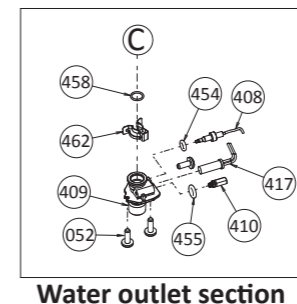

E. Components diagram / Parts list

Case assembly

Indoor model

Outdoor model

Temperature remote controller

Burner assembly

Manifold assembly

Bypass section

Built-in controller Indoor model

Water way assembly

Water inlet section

Water outlet section

Surge box

Item #	Part #	Description
001	N/A	Case assembly for Indoor model
	N/A	Case assembly for Outdoor model
002	100074665	Front cover for Indoor model
	100074666	Front cover for Outdoor model
003	100074667	Intake air port assembly
004	N/A	Bracket
005	100074668	Junction box
006	100074669	Power supply cord assembly
007	N/A	Back guard panel
008	N/A	Chamber fixing plate
009	100074203	Condensate drain port
050	100074210	Truss screw M4x12 (W/Washer) SUS410
051	100074509	Truss screw M4x10 (W/Washer)
052	100074211	Truss screw M4x10 (Coated) SUS3
053	100074245	Truss screw M4x10 SUS
054	100074510	Hex head screw M4x12 (W/Washer)
055	100074248	Hex head screw M4x8 FEZN
056	N/A	Pan screw M4x20
057	100074385	Tap tight screw M4x12 FEZN
058	100074272	Pan head screw M3x6 SUS3
059	100074512	Truss head screw M4x6 SUS3
060	100076269	Tap tight screw M4x12
061	N/A	Screw M3x6 Plus bind FEZN
062	100074244	Pan screw M4x8 MFZN
063	100074233	Wire clamp 60
064	N/A	Screw M4x10
065	100074514	Screw M3x6 SUS3
066	100074247	Pan screw M4x10
067	N/A	Pan screw M4x10 for 3" adapter