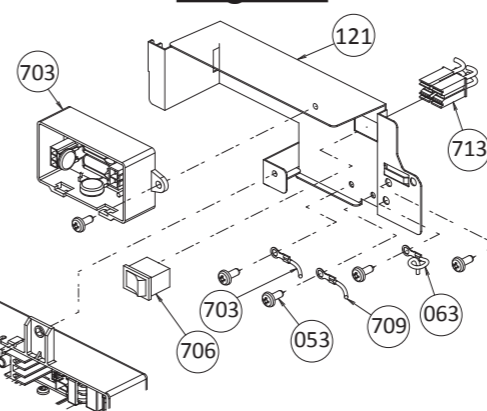

E. Components diagram / Parts list

Case assembly

Indoor model

Outdoor model

Temperature remote controller

Burner assembly

Manifold assembly

Bypass section

Built-in controller Indoor model

Water way assembly

Water inlet section

Water outlet section

Surge box

Item #	Part #	Description
001	N/A	Case assembly for Indoor model
	N/A	Case assembly for Outdoor model
002	100074665	Front cover for Indoor model
	100074666	Front cover for Outdoor model
003	100074667	Intake air port assembly
004	N/A	Bracket
005	100074668	Junction box
006	100074669	Power supply cord assembly
007	N/A	Back guard panel
008	N/A	Chamber fixing plate
009	100074203	Condensate drain port
050	100074210	Truss screw M4x12 (W/Washer) SUS410
051	100074509	Truss screw M4x10 (W/Washer)
052	100074211	Truss screw M4x10 (Coated) SUS3
053	100074245	Truss screw M4x10 SUS
054	100074510	Hex head screw M4x12 (W/Washer)
055	100074248	Hex head screw M4x8 FEZN
056	N/A	Pan screw M4x20
057	100074385	Tap tight screw M4x12 FEZN
058	100074272	Pan head screw M3x6 SUS3
059	100074512	Truss head screw M4x6 SUS3
060	100076269	Tap tight screw M4x12
061	N/A	Screw M3x6 Plus bind FEZN
062	100074244	Pan screw M4x8 MFZN
063	100074233	Wire clamp 60
064	N/A	Screw M4x10
065	100074514	Screw M3x6 SUS3
066	100074247	Pan screw M4x10
067	N/A	Pan screw M4x10 for 3" adapter