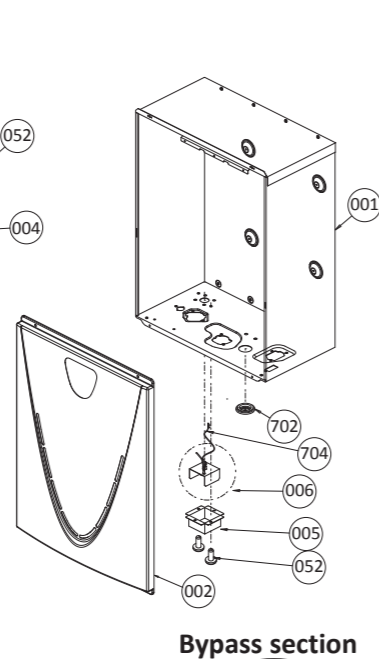

E. Components diagram / Parts list

Case assembly

Indoor model

Outdoor model

Temperature remote controller

Burner assembly

Manifold assembly

Bypass section

Built-in controller Indoor model

Water way assembly

Water inlet section

Water outlet section

Surge box

Item #	Part #	Description
001	N/A	Case assembly for Indoor model
	N/A	Case assembly for Outdoor model
002	100074665	Front cover for Indoor model
	100074666	Front cover for Outdoor model
003	100074667	Intake air port assembly
004	N/A	Bracket
005	100074668	Junction box
006	100074669	Power supply cord assembly
007	N/A	Back guard panel
008	N/A	Chamber fixing plate
009	100074203	Condensate drain port
050	100074210	Truss screw M4x12 (W/Washer) SUS410
051	100074509	Truss screw M4x10 (W/Washer)
052	100074211	Truss screw M4x10 (Coated) SUS3
053	100074245	Truss screw M4x10 SUS
054	100074510	Hex head screw M4x12 (W/Washer)
055	100074248	Hex head screw M4x8 FEZN
056	N/A	Pan screw M4x20
057	100074385	Tap tight screw M4x12 FEZN
058	100074272	Pan head screw M3x6 SUS3
059	100074512	Truss head screw M4x6 SUS3
060	100076269	Tap tight screw M4x12
061	N/A	Screw M3x6 Plus bind FEZN
062	100074244	Pan screw M4x8 MFZN
063	100074233	Wire clamp 60
064	N/A	Screw M4x10
065	100074514	Screw M3x6 SUS3
066	100074247	Pan screw M4x10
067	N/A	Pan screw M4x10 for 3" adapter